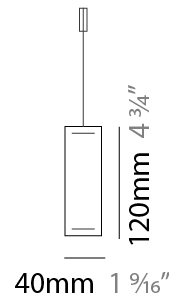

PROJECT _____
TYPE _____
SPECIFIER _____
QUANTITY _____
DATE _____

LED120 SUSPENSION

D71026-

base number   Color   Finish
Temperature   Options

1. To build a product code in our configurator select the specify button on the base model # product page
2. To build a manual product code on this datasheet choose from the options listed below in blue font and add the suffix to the base model #

GENERAL

Series: Woodlin
Subseries: LED120
Brand: Tunto
Division: Design
Mounting Type: Suspension
Mounting Location: Ceiling
Subcategory: Pendant

PHYSICAL

Shape: Rectangle
Length (mm): 1600
Length (in): 63
Width (mm): 40
Width (in): 1 9/16
Height (mm): 120
Height (in): 4 3/4
Max. Overall Height (mm): 2120
Max. Overall Height (in): 83 7/16
Light Distribution: Direct / Indirect
Diffuser: Opal
Fixture Finish: WAL / ASH / OAK / BLK / WHI
Fixture Material: Wood
Cable Details: 2000mm / 78 3/4"

ELECTRICAL

Lamp Type: LED
Input Wattage (W): 74
Total Output Wattage (W): 63
Dimming: Tri-Mode (Non-Dimming and Phase Dimming (120Vac only) and 0-10V Dimming)
Driver Included: Yes
Driver Location: Integrated
Driver Type: Constant Current - Universal
Driver Class: Class 2
Input Voltage (V): 120 - 277
Constant Current (MA): 700

LED

Color Temperature (°K): 2700 / 3000 / 4000
Max. Delivered Lumen (lm): 3600
CRI: >93 CRI
Lamp Life (hrs): 50000

OPTICAL

RATINGS AND CERTIFICATIONS

Certified By: Certified for North American Standards
IP rating: IP20

1600mm 63"