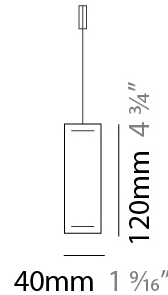

PROJECT
TYPE
SPECIFIER
QUANTITY
DATE

LED120 SUSPENSION

D71024-

base number
Color   Finish
Temperature   Options

1. To build a product code in our configurator select the specify button on the base model # product page
2. To build a manual product code on this datasheet choose from the options listed below in blue font and add the suffix to the base model #

GENERAL

Series: Woodlin
Subseries: LED120
Brand: Tunto
Division: Design
Mounting Type: Suspension
Mounting Location: Ceiling
Subcategory: Pendant

PHYSICAL

Shape: Rectangle
Length (mm): 1000
Length (in): 39 ³/₈
Width (mm): 40
Width (in): 1 ⁹/₁₆
Height (mm): 120
Height (in): 4 ³/₄
Max. Overall Height (mm): 2120
Max. Overall Height (in): 83 ⁷/₁₆
Light Distribution: Direct / Indirect
Diffuser: Opal
Fixture Finish: [WAL](#) / [ASH](#) / [OAK](#) / [BLK](#) / [WHI](#)
Fixture Material: Wood
Cable Details: 2000mm / 78 3/4"

ELECTRICAL

Lamp Type: LED
Input Wattage (W): 46
Total Output Wattage (W): 38
Dimming: Tri-Mode (Non-Dimming and Phase Dimming (120Vac only) and 0-10V Dimming)
Driver Included: Yes
Driver Location: Integrated
Driver Type: Constant Current - Universal
Driver Class: Class 2
Input Voltage (V): 120 - 277
Constant Current (MA): 700

LED

Color Temperature (°K): [2700](#) / [3000](#) / [4000](#)
Max. Delivered Lumen (lm): 2200
CRI: >93 CRI
Lamp Life (hrs): 50000

OPTICAL

RATINGS AND CERTIFICATIONS

Certified By: Certified for North American Standards
IP rating: IP20