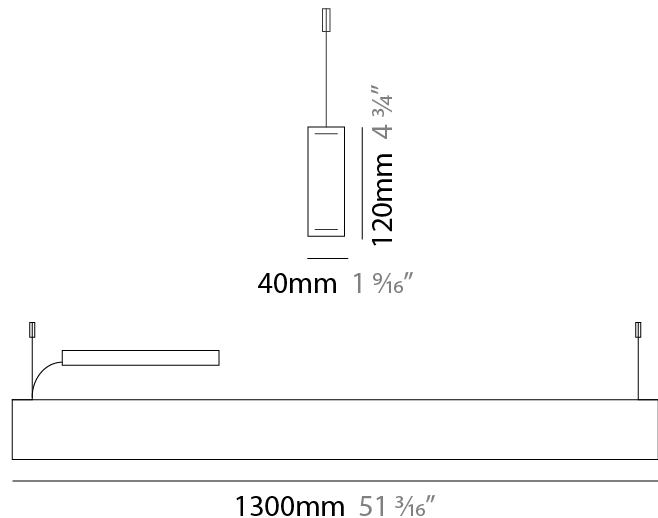

PROJECT _____
TYPE _____
SPECIFIER _____
QUANTITY _____
DATE _____

LED120 SUSPENSION

D71025-

base number
Color   Finish
Temperature   Options

1. To build a product code in our configurator select the specify button on the base model # product page
2. To build a manual product code on this datasheet choose from the options listed below in blue font and add the suffix to the base model #

GENERAL

Series: Woodlin
Subseries: LED120
Brand: Tunto
Division: Design
Mounting Type: Suspension
Mounting Location: Ceiling
Subcategory: Pendant

PHYSICAL

Shape: Rectangle
Length (mm): 1300
Length (in): 51 ³/₁₆
Width (mm): 40
Width (in): 1 ⁹/₁₆
Height (mm): 120
Height (in): 4 ³/₄
Max. Overall Height (mm): 2120
Max. Overall Height (in): 83 ⁷/₁₆
Light Distribution: Direct / Indirect
Diffuser: Opal
Fixture Finish: [WAL / ASH / OAK / BLK / WHI](#)
Fixture Material: Wood
Cable Details: 2000mm / 78 3/4"

ELECTRICAL

Lamp Type: LED
Input Wattage (W): 60
Total Output Wattage (W): 50.1
Dimming: Tri-Mode (Non-Dimming and Phase Dimming (120Vac only) and 0-10V Dimming)
Driver Included: Yes
Driver Location: Integrated
Driver Type: Constant Current - Universal
Driver Class: Class 2
Input Voltage (V): 120 - 277
Constant Current (MA): 700

LED

Color Temperature (°K): [2700 / 3000 / 4000](#)
Max. Delivered Lumen (lm): 3260
CRI: >93 CRI
Lamp Life (hrs): 50000

OPTICAL

RATINGS AND CERTIFICATIONS

Certified By: Certified for North American Standards
IP rating: IP20